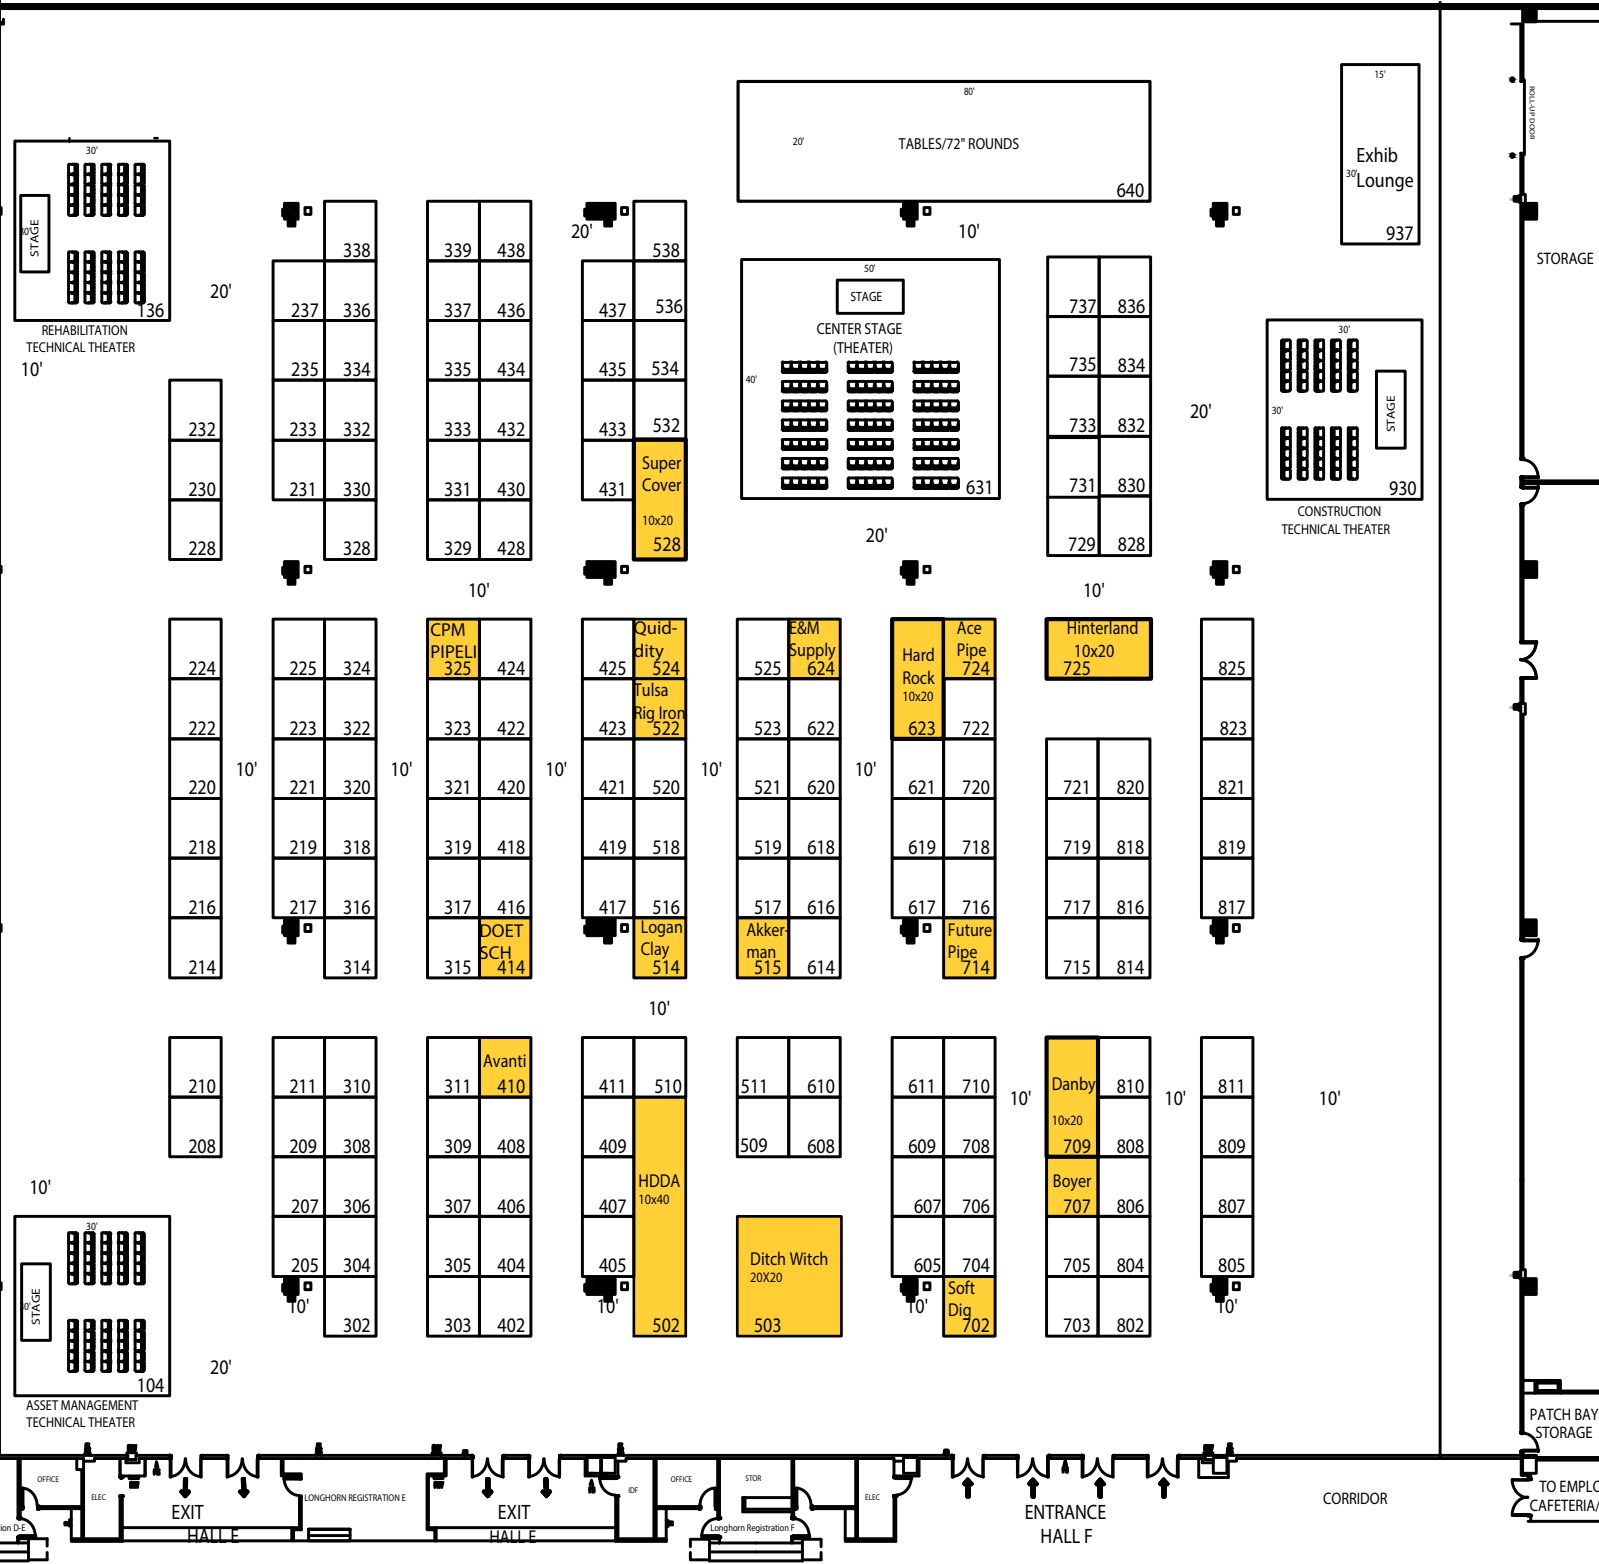

# Gaylord Texan Resort & Convention Center

## Longhorn Exhibition Hall E & F

Jan. 26-27, 2027

Inventory as of  
APR. 5, 2026

### Legend:

- a) Booths sold in increments of 10'
- b) Unless selecting an Island Booth, Cross-aisle space not available. (cross-aisle spaces are booths in two different aisles, ex. 537-636, 339-438)

- Sold
- Pending
- Available