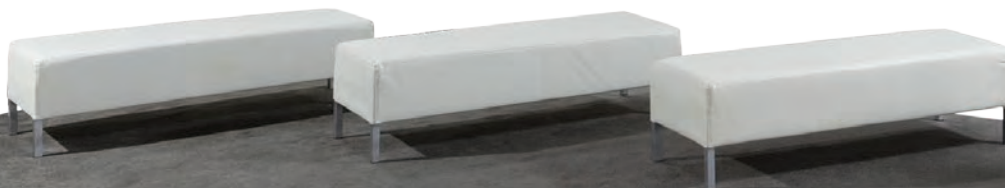

ITEMS PICTURED BELOW

Ottoman Bench | 815120 | **Page 6**

Powered Locking Pedestal, 36" | 85061 | **Page 23**